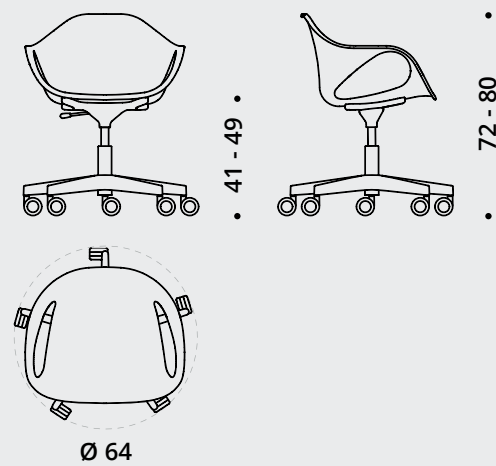

EasyNina

technical info

EasyNina 01

dimensioni / dimension

materiali e finiture / material and finishing

scocca in polipropilene / polypropylene shell

struttura metallo verniciato epossidico / metal structure epoxy painted

EasyNina Office

dimensioni / dimension

materiali e finiture / material and finishing

scocca in polipropilene / polypropylene shell

struttura in acciaio cromato / chromal steel structure

product design + engineering
Decoma Design